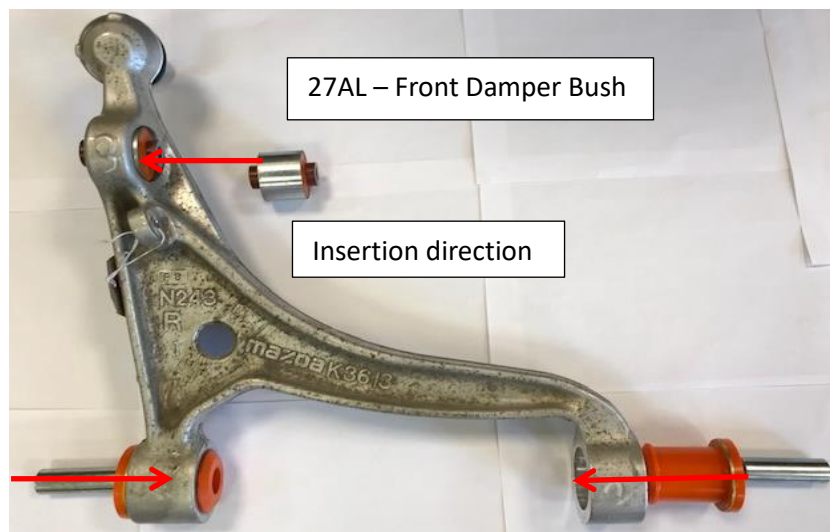

27 Series Fitting Instructions – KIT 206

27AG Diff
Housing

Insertion direction

27AH x 2 Front Upper Wishbone

Insertion direction

Insertion direction

27AL – Front Damper Bush

Insertion direction

27AJ – Front
Lower Wishbone
Front Bush

Insertion direction

27AK – Front
Lower Wishbone
Rear Bush

Insertion direction